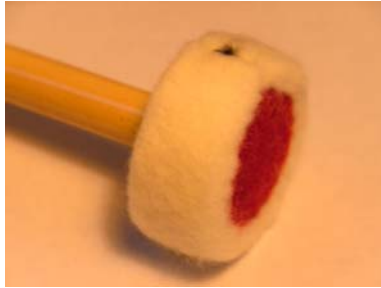

Pair No. 2 Medium Cartwheel

Medium cartwheel. Disk-shaped 1.50” diameter wood core with tightly drawn bag of red felt covered with soft, white *German felt* sewn in cartwheel style. Somewhat harder than No. 1. For general playing and transitions from rhythmic patterns to rolls